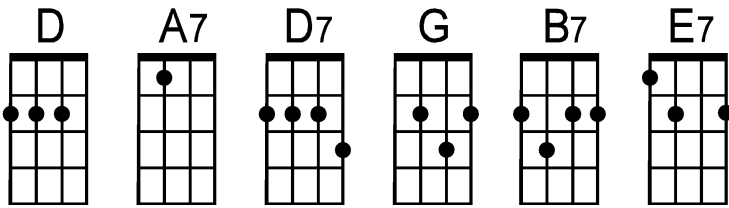

Lovely Hula Hands (Key of D)

by Robert Alex Anderson (1939)

Intro vamp: E7 . A7 . | D . . . | E7 . A7 . | D . . . |

(sing f#)

D . . . | . . . | A7 . . . | . . . |
 Lovely hula hands, graceful as the birds in mo—tion (*in mo—tion*)

. . . | . . . | D . . . | A7 . . . | D . . . |
 Say to me a—gain, I love you. Lovely hula hands. Kou lima nani e—

Instr:

D . . . | . . . | A7 . . . | . . . |
 A ————— 2 ————— 0 ————— 0h2 — 0 — 0 —
 E — 2-0 ————— 2-0 ————— 0 —————
 C — 2-1-2 ————— 2-1-2 —————
 Low G —————

. . . | . . . | D . . . | A7 . . . | D . . . |
 A ————— 0h2 — 0 —————
 E — 0 ————— 0 ————— 2-0 ————— 2-0 —
 C — 1-1 ————— 2 ————— 2 —
 Low G — 2-2 ————— 2-2 ————— 2-2-2 —

Bridge: D7 . . . | . . . | G . . . | D7 . . . | G . . . |
 I can feel the soft ca—resses of your lovely hands. Lovely hula hands—

B7 . . . | . . . | E7 . . . | . . . | A7 . . . |
 Every little move—ex—presses so I'll under—stand— All the tender mean—ing

D . . . | . . . | A7 . . . | . . . |
 Of your hula hands, finger—tips that say 'a—lo—ha (*a—lo—ha*)